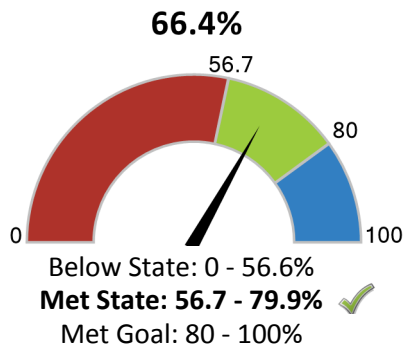

HOLLAND TOWNSHIP ELEMENTARY SCHOOL

2017-2018

County: HUNTERDON
District: HOLLAND TWP
Principal: DR. YARD
714 MILFORD WARREN GLEN ROAD
MILFORD, NJ 08848
<https://www.hollandschool.org>
(908)995-2401

Total students: **567**

- Economically Disadvantaged: **7.6%**
- Students with Disabilities: **30.9%**
- English Learners: **1.1%**
- Grades offered: **PK-08**
- Student to Teacher Ratio: **10:1**
- Teacher Average Experience (years): **13.6**

School Highlights Reported by the District

- Curriculum aligned to NJ Literacy Standards with accelerated math courses, balanced literacy and Next Gen Science stand.
- Technology purposefully infused to enhance learning with 1:1 Chromebooks in grades 4-8 and I pads in Prek-3.
- School Wide enrichment is inquiry-based & engineering concepts with outdoor center and green house.

How did students perform on assessments?

Students that met or exceeded expectations on statewide assessments

English Language Arts