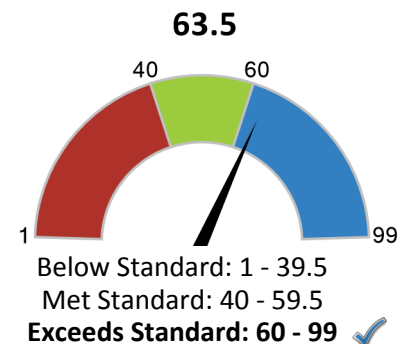

Math

How to use this report?

1. **1** Learn More about this school by viewing the [detailed report](#).
2. **2** Start Conversations with school community members and ask questions.
3. **3** Engage with your school communities to identify where schools are doing well and where they can improve.