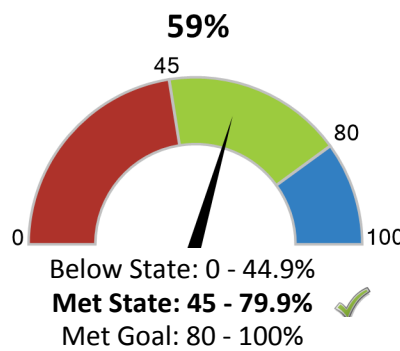

Math

Are students at risk?

Students that were absent for 10% or more of days enrolled