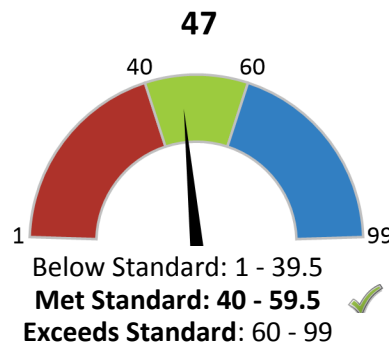

English Language Arts